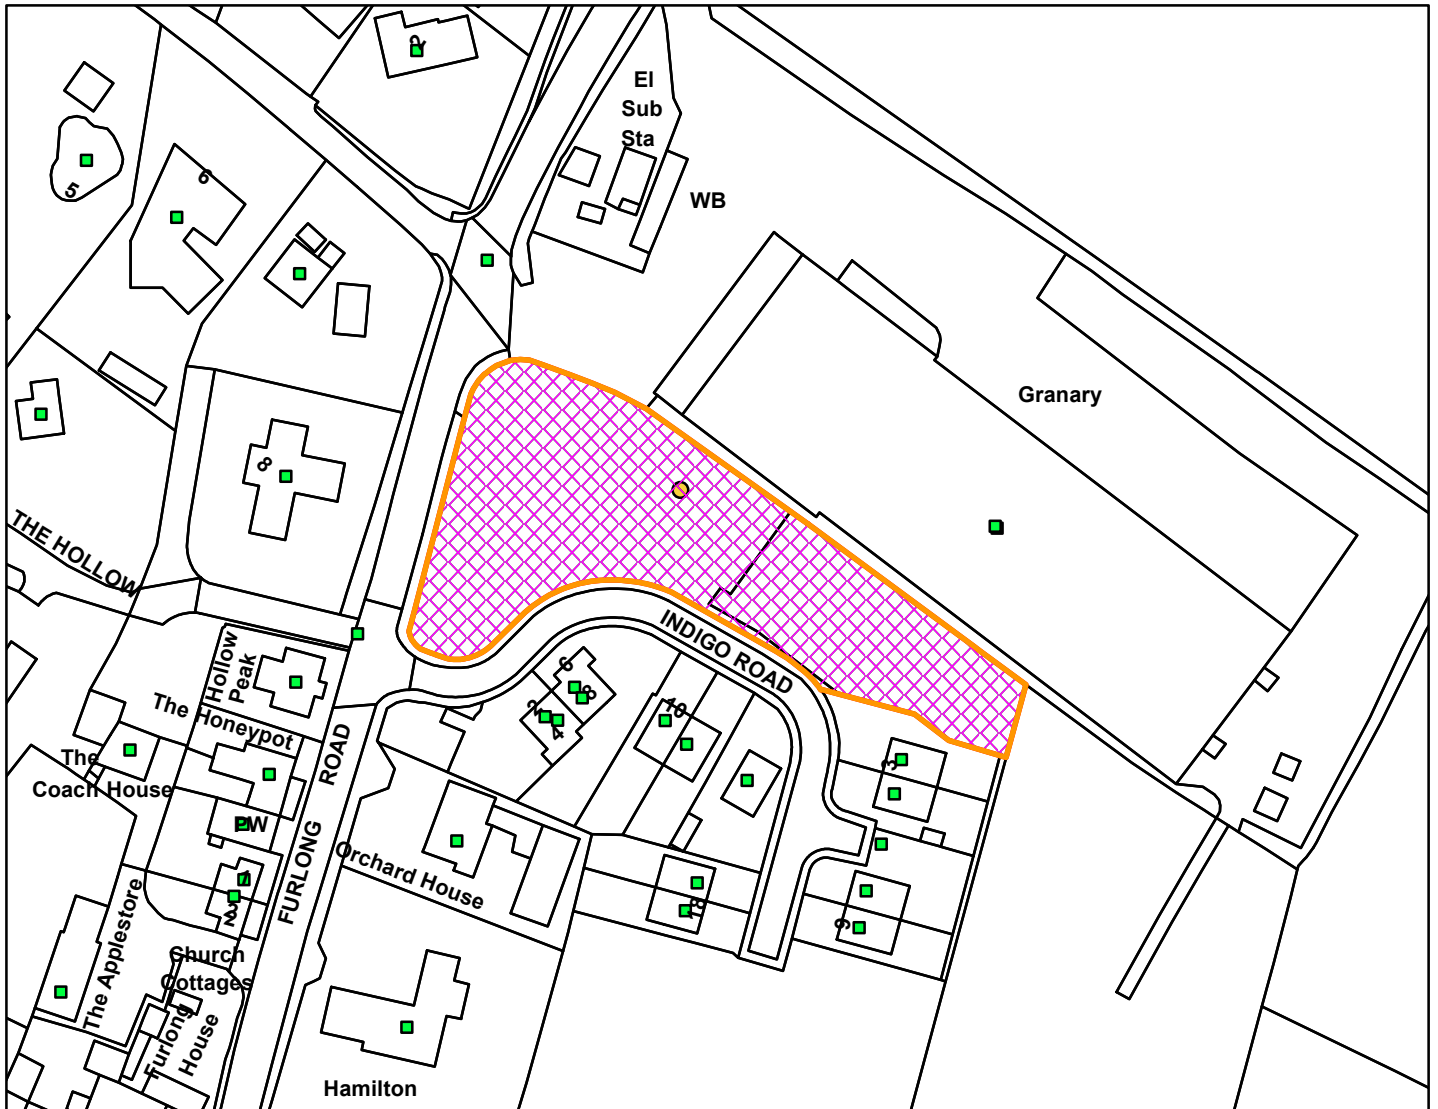

Land East of Furlong Road Stoke Ferry Kings Lynn Norfolk PE33 9SU

Legend

[Empty legend box]

Scale: 1:1,250

Reproduced from the Ordnance Survey map with permission of the Controller of His Majesty's Stationery Office © Crown Copyright 2023.

Unauthorised reproduction infringes Crown Copyright and may lead to prosecution or civil proceedings.

Organisation	BCKLWN
Department	Department
Comments	Not Set
Date	20/12/2023
MSA Number	0100024314